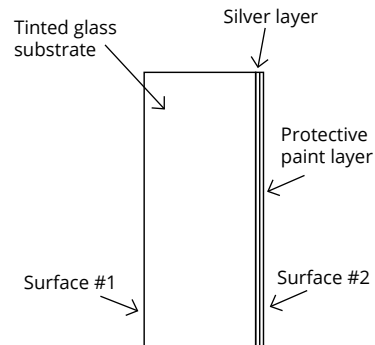

dreamwalls

Shades Tinted Mirrors

Who says all mirrors need to look the same?
Make a statement.

PRODUCT INFO

Color Options:

Gray

Blue

Bronze

Black

Edges: Clean Cut, Seamed, Flat Polished, or Pencil Polished

Fabrication Options: Holes, Cutouts, Notches

Safety Options: Tempering, Laminating

Max Size: 96" x 130"

Thickness: 6mm (1/4")

Warranty: 5 Years