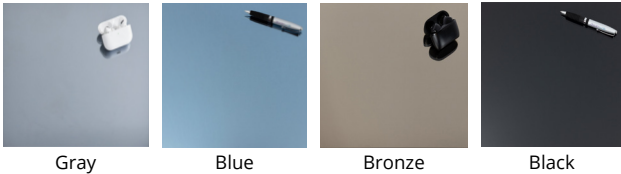

dreamwalls

Shades Tinted Mirrors

Who says all mirrors need to look the same?
Make a statement.

PRODUCT INFO

Color Options:

Gray

Blue

Bronze

Black

Edges: Clean Cut, Seamed, Flat Polished, or Pencil Polished

Fabrication Options: Holes, Cutouts, Notches

Safety Options: Tempering, Laminating

Max Size: 96" x 130"

Thickness: 6mm (1/4")

Warranty: 5 Years