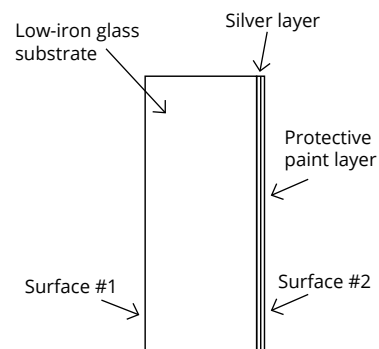

dreamwalls

Luxe Mirrors

Luxuriously thick mirrors for deeper reflections.
Goodbye ordinary. Hello extraordinary.

PRODUCT INFO

Glass: Made with the highest quality, super-clear low-iron glass.

Edges: Clean Cut, Seamed, Flat Polished, or Pencil Polished

Fabrication Options: Holes, Cutouts, Notches

Safety Options: Tempering, Laminating

Max Size: 96" x 130"

Thickness: 10mm (3/8")

Compliance: ASTM C1503, ASTM C1036

Warranty: 5 Years

Order Samples on:

Specify on: