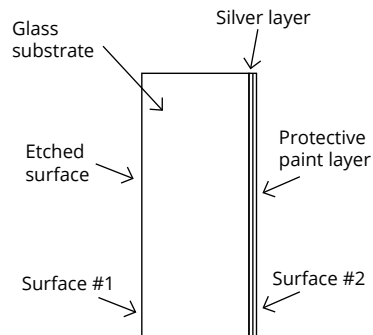

dreamwalls

Etched Mirrors

For a modern look with a soft, matte finish and subtle reflections.

Above: Gray and Low-Iron Etched Mirrors **Below:** Bronze Etched Mirrors

PRODUCT INFO

Color Options

Edges: Clean Cut, Seamed, Flat Polished, or Pencil Polished

Fabrication Options: Holes, Cutouts, Notches

Safety Option: Laminated

Max Size: 96" x 130"

Thickness: 6mm (1/4")

Warranty: 10 Years

Order Samples on:

Specify on: