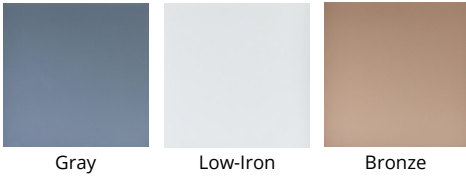

dreamwalls

Etched Mirrors

For a modern look with a soft, matte finish and subtle reflections.

Above: Gray and Low-Iron Etched Mirrors **Below:** Bronze Etched Mirrors

PRODUCT INFO

Color Options

Edges: Clean Cut, Seamed, Flat Polished, or Pencil Polished

Fabrication Options: Holes, Cutouts, Notches

Safety Option: Laminated

Max Size: 96" x 130"

Thickness: 6mm (1/4")

Warranty: 10 Years

Order Samples on:

Specify on: