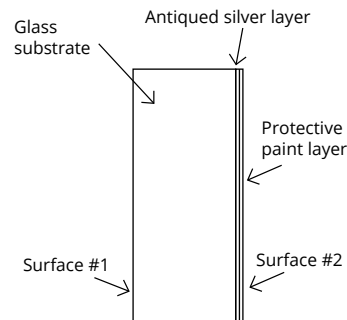

Order Samples on:

Specify on: